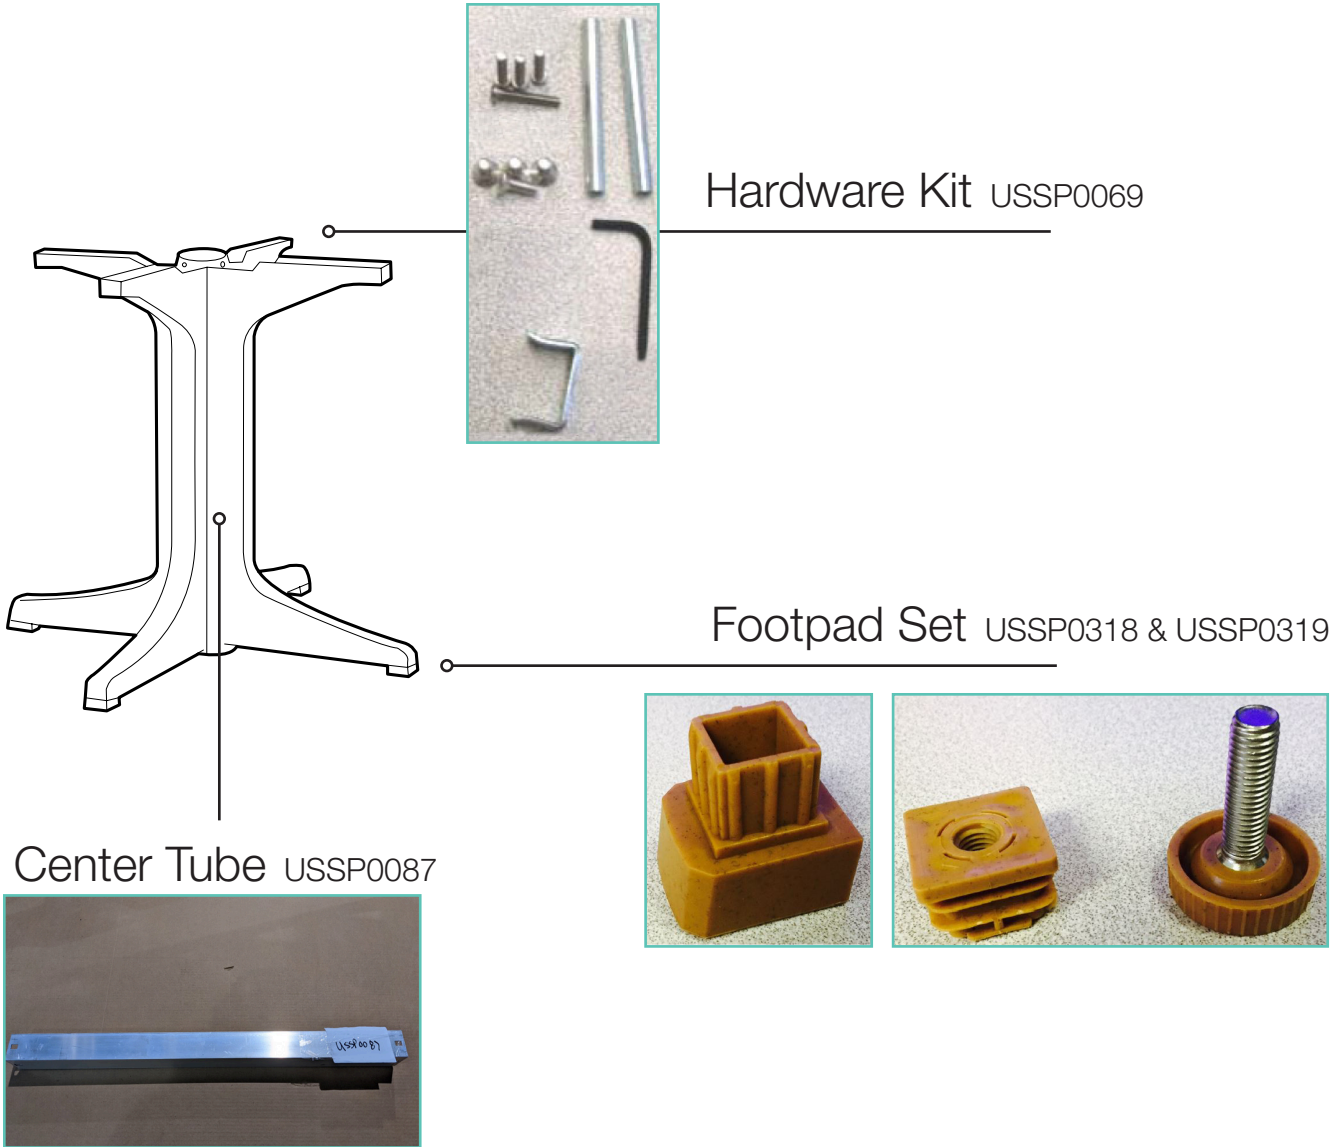

Features & Benefits Warranty: 2 Yrs.

- Specifically designed for indoor/outdoor hospitality food service use.
- Heavy duty four-prong resin base for all Grosfillex tables sizes 32", 36", 42" and 48" x 32".
- One adjustable leg leveler balances table on uneven surfaces.
- Made of 100% prime resin, a material impervious to moisture, salt air, chlorine, and most common food stains.
- Base accommodates fits all Grosfillex 1 1/2" umbrella poles - no need for an umbrella base!
- Anti-skid glides for extra stability and resistant to wear.
- Available in six colors to custom design your Grosfillex table with full table top complements.

Charcoal White Bronze

Teakwood Amazon Green Taupe

Alpha Resin Base Large

Spare Parts

Center Tube USSP0087

Hardware Kit USSP0069

Footpad Set USSP0318 & USSP0319

Reference	Description
USSP0318	ALPHA SM/LG FOOTPAD SET WHITE (3 FIXED/1 ADJ)
USSP0319	ALPHA SM/LG FOOTPAD SET BLACK (3 FIXED/1 ADJ)
USSP0087	CENTER TUBE 2000 BASE
USSP0069	HARDWARE KIT ALPHA LARGE